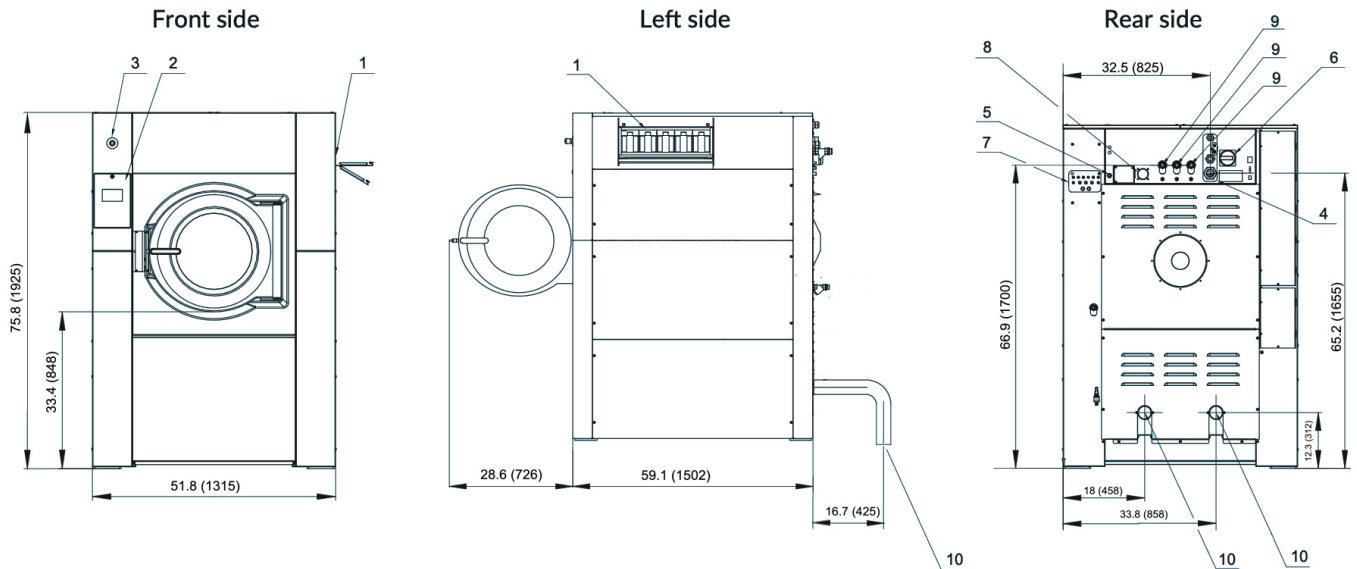

Softmount Washer-Extractor

Specifications

PYT135	
Control Option	X Control FLEX
Capacity - lb (kg)	135 (60)
Overall Width - in (mm)	51.8 (1315)
Overall Depth - in (mm)	59.1 (1502)
Overall Height - in (mm)	75.8 (1925)
Cylinder Diameter - in (mm)	40.7 (1035)
Cylinder Depth - in (mm)	28.2 (716)
Cylinder Volume - cu. ft (liters)	21.2 (601)
Door Opening Size - in (mm)	21.3 (540)
Door Bottom to Floor - in (mm)	33.4 (848)

Wash Speed - RPM	36	
Extractor Speed - RPM	788	
Extract G-Force	360	
Water Inlet Connection - in (mm)	3 x 1.0 (25)	
Steam Inlet Connection - in (mm)	0.75 (19)	
Drain Diameter - in (mm)	2 x 3 (76)	
Motor Power Consumption - HP (kW)	10.0 (7.5)	
Voltage/Circuit Breaker - FLA*	208-240/50-60/3	
Shipping Dimensions Approx. - in (mm)	Width	56.1 (1425)
	Depth	66.9 (1700)
	Height	83.7 (2125)
Net Weight - lb (kg)	3307 (1500)	
Shipping Weight - lb (kg)	3616 (1640)	
Agency Approvals	CSA	