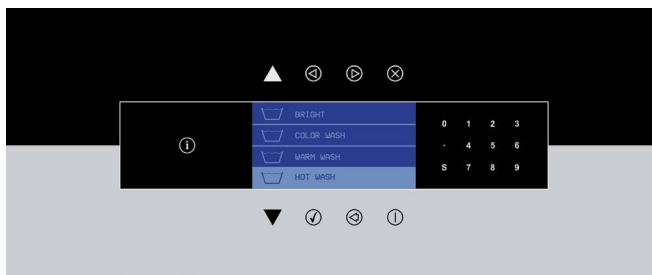

ON-PREMISES SOFTMOUNT WASHER EXTRACTOR

OPLS[™]
by **WASH**

PYN25

25lb

PYN
RANGE

FEATURES

- Freestanding, high spin, 400 G-Force
- Stainless steel top, front, and side panels
- Stainless steel cylinder and tub
- Patented Cascade™ cylinder for better washability
- XControl+ – fully programmable control
- Patented soap hopper
- Large drain valve
- Front access to vital parts for easy maintenance
- Large door opening for easy loading and unloading
- USB plug on the back panel and control board
- Warranty: First three years on all parts; First five years frame and cylinder shaft assembly; First five years on cylinder bearings and bearing seals (parts only)

OPTIONS

- Third water inlet
- Steam heating

ERGONOMICAL
CONSTRUCTION

LARGE DOOR
OPENING

LOW WATER
AND ENERGY
CONSUMPTION

3 YEAR PARTS
WARRANTY

WASH

800-236-5599 | www.wash.com/on-premise

MODEL	PYN25	
CONTROL OPTION	XControl+	
CAPACITY - lb (kg)	25 (11)	
OVERALL WIDTH - in (mm)	31.29 (795)	
OVERALL DEPTH - in (mm)	31.29 (795)	
OVERALL HEIGHT - in (mm)	48.22 (1225)	
CYLINDER DIAMETER - in (mm)	24.4 (620)	
CYLINDER DEPTH - in (mm)	13.78 (350)	
CYLINDER VOLUME - cu. ft (liters)	3.7 (105)	
DOOR OPENING SIZE - in (mm)	16.14 (410)	
DOOR BOTTOM TO FLOOR - in (mm)	13.46 (342)	
WASH SPEED - RPM	49	
EXTRACT SPEED - RPM	1075	
EXTRACT G-FORCE	400	
WATER INLET CONNECTION - in (mm)	2 x 0.75 (19)	
STEAM INLET CONNECTION - in (mm)	0.5 (13)	
DRAIN CONNECTION - in (mm)	3 (76)	
FLOOR TO DRAIN OUTLET CENTER - in (mm)	4.4 (112)	
SIDE TO DRAIN OUTLET CENTER - in (mm)	9.05 (230)	
MOTOR POWER CONSUMPTION - hp (kw)	1.48 (1.10)	
VOLTAGE/CIRCUIT BREAKER - FLA	208-240/60/1	15-9.8
SHIPPING DIMENSIONS APPROX. - in (mm)	Width	32.87 (835)
	Depth	33.01 (838)
	Height	52.95 (1345)
NET WEIGHT - lb (kg)	463 (210)	
SHIPPING WEIGHT - lb (kg)	518 (235)	
AGENCY APPROVALS	cCSAus	