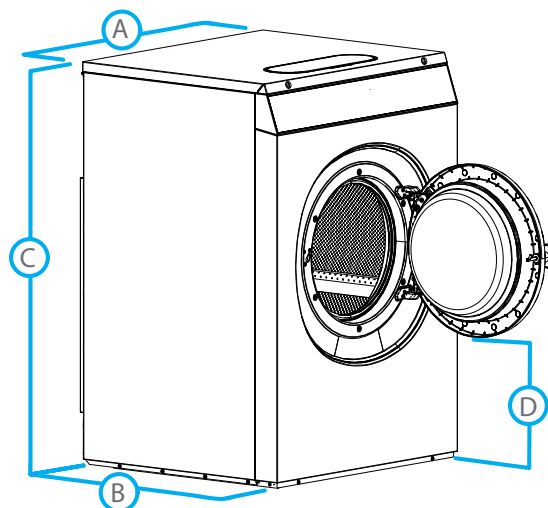

OPTIONS

- Third water inlet
- Steam heating

ERGONOMICAL
CONSTRUCTION

LARGE DOOR
OPENING

LOW WATER
AND ENERGY
CONSUMPTION

3 YEAR PARTS
WARRANTY

WASH

800-236-5599 | www.wash.com/on-premise

MODEL	PYN25	
CONTROL OPTION	XControl+	
CAPACITY - lb (kg)	25 (11)	
OVERALL WIDTH - in (mm)	31.29 (795)	
OVERALL DEPTH - in (mm)	31.29 (795)	
OVERALL HEIGHT - in (mm)	48.22 (1225)	
CYLINDER DIAMETER - in (mm)	24.4 (620)	
CYLINDER DEPTH - in (mm)	13.78 (350)	
CYLINDER VOLUME - cu. ft (liters)	3.7 (105)	
DOOR OPENING SIZE - in (mm)	16.14 (410)	
DOOR BOTTOM TO FLOOR - in (mm)	13.46 (342)	
WASH SPEED - RPM	49	
EXTRACT SPEED - RPM	1075	
EXTRACT G-FORCE	400	
WATER INLET CONNECTION - in (mm)	2 x 0.75 (19)	
STEAM INLET CONNECTION - in (mm)	0.5 (13)	
DRAIN CONNECTION - in (mm)	3 (76)	
FLOOR TO DRAIN OUTLET CENTER - in (mm)	4.4 (112)	
SIDE TO DRAIN OUTLET CENTER - in (mm)	9.05 (230)	
MOTOR POWER CONSUMPTION - hp (kw)	1.48 (1.10)	
VOLTAGE/CIRCUIT BREAKER - FLA	208-240/60/1	15-9.8
SHIPPING DIMENSIONS APPROX. - in (mm)	Width	32.87 (835)
	Depth	33.01 (838)
	Height	52.95 (1345)
NET WEIGHT - lb (kg)	463 (210)	
SHIPPING WEIGHT - lb (kg)	518 (235)	
AGENCY APPROVALS	cCSAus	

DIMENSIONS	PYN25
A. OVERALL WIDTH - in (mm)	31.29 (795)
B. OVERALL DEPTH - in (mm)	31.29 (795)
C. OVERALL HEIGHT - in (mm)	48.22 (1225)
D. DOOR BOTTOM TO FLOOR - in (mm)	13.46 (342)

WASH

800-236-5599 | www.wash.com/on-premise