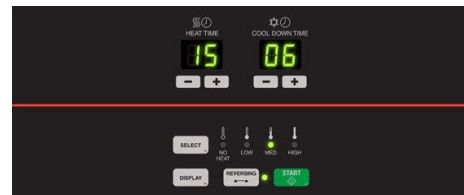

Dual Digital Control

WASH

800-236-5599 | www.wash.com/on-premise