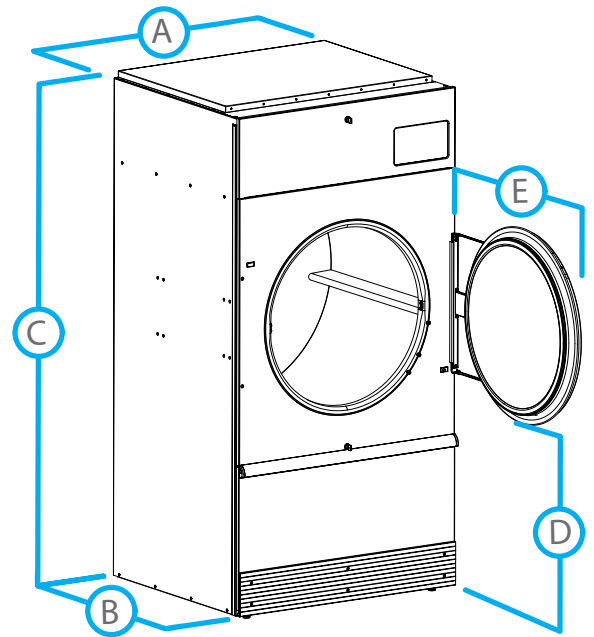

MODEL		PT200
CONTROL OPTION		XQ, DDC
CAPACITY - lb (kg)		200 (91)
OVERALL WIDTH - in (mm)		53.12 (1349)
OVERALL DEPTH - in (mm)		76.35 (1939)
OVERALL HEIGHT - in (mm)		94 (2388)
CYLINDER DIAMETER - in (mm)		50.75 (1289)
CYLINDER VOLUME - cu. ft (liters)		58.5 (1657)
DOOR OPENING SIZE - in (mm)		26.88 (683)
ENERGY DATA		
Steam Models - 100 psi		648,000 Btu/h
Gas Models		425,000 Btu/h
EXHAUST - in (mm)		12 (305)
GAS CONNECTIONS - one manifold - in (npt)		1
STEAM CONNECTIONS - in (npt)		0.75
MOTOR - hp		
Fan		3
Drive		0.75
DRYING AVERAGE - lbs/min		3.41
AIRFLOW - cfm		2450
ELECTRIC SPECS - amps		Rev
GAS & STEAM		
200-208/240/60/3 3W+G		14
*Steam Only - 440/60/3 3W+G		7
460-480/60/3 3W+G		7
SHIPPING DIMENSIONS APPROX.		
Width		55.6 (1412)
Depth		81.25 (2064)
Height		99 (2515)
NET WEIGHT - lb (kg)		
Gas		1741 (790)
Steam		1808 (820)
SHIPPING WEIGHT - lb (kg)		
Gas		1818 (825)
Steam		1885 (855)
AGENCY APPROVALS		cCSAus

*The data concerning dimensions of machines includes all extended parts.

DIMENSIONS		PT200
A.	OVERALL WIDTH - in (mm)	53.12 (1349)
B.	OVERALL DEPTH - in (mm)	76.35 (1939)
C.	OVERALL HEIGHT - in (mm)	94 (2388)
D.	DOOR BOTTOM TO FLOOR - in (mm)	33.88 (860)
E.	DOOR SWING - in (mm)	32.5 (826)

WASH

800-236-5599 | www.wash.com/on-premise