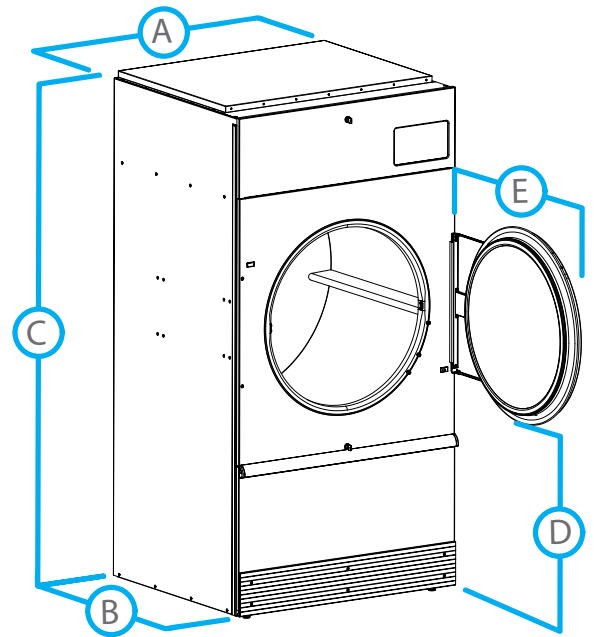

MODEL		PT170
CONTROL OPTION		XQ, DDC
CAPACITY - lb (kg)		170 (77)
OVERALL WIDTH - in (mm)		53.12 (1349)
OVERALL DEPTH - in (mm)		68.85 (1749)
OVERALL HEIGHT - in (mm)		94 (2388)
CYLINDER DIAMETER - in (mm)		50.75 (1289)
CYLINDER VOLUME - cu. ft (liters)		49.7 (1407)
DOOR OPENING SIZE - in (mm)		26.88 (683)
ENERGY DATA		
	Steam Models - 100 psi	648,000 Btu/h
	Gas Models	395,000 Btu/h
EXHAUST - in (mm)		12 (305)
GAS CONNECTIONS - one manifold - in (npt)		1
STEAM CONNECTIONS - in (npt)		0.75
MOTOR - hp		
	Fan	3
	Drive	0.75
DRYING AVERAGE - lbs/min		3.08
AIRFLOW - cfm		2450
ELECTRIC SPECS - amps		Rev
GAS & STEAM		
	200-208/240/60/3 3W+G	13.5
	380/60/3 3W+G	6.9
	*Steam Only - 440/60/3 3W+G	6.4
	460-480/60/3 3W+G	6.7
SHIPPING DIMENSIONS APPROX.		
	Width	55.6 (1412)
	Depth	73.75 (1873)
	Height	99 (2515)
NET WEIGHT - lb (kg)		
	Gas	1575 (714)
	Steam	1675 (760)
SHIPPING WEIGHT - lb (kg)		
	Gas	1667 (756)
	Steam	1776 (806)
AGENCY APPROVALS		cCSAus

*The data concerning dimensions of machines includes all extended parts.

DIMENSIONS		PT170
A.	OVERALL WIDTH - in (mm)	53.12 (1349)
B.	OVERALL DEPTH - in (mm)	68.85 (1749)
C.	OVERALL HEIGHT - in (mm)	94 (2388)
D.	DOOR BOTTOM TO FLOOR - in (mm)	33.88 (860)
E.	DOOR SWING - in (mm)	32.5 (826)

WASH

800-236-5599 | www.wash.com/on-premise